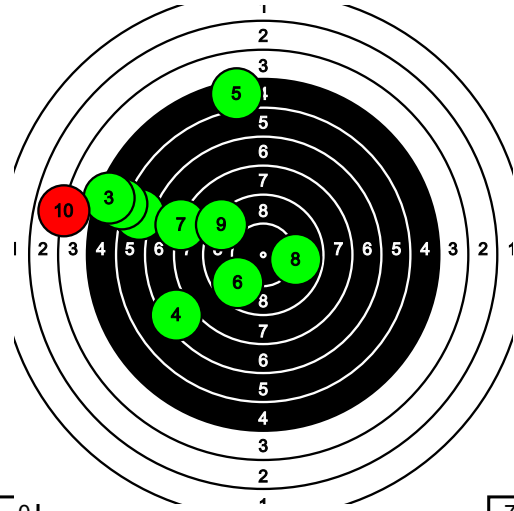

70.4-0*

8.6 6.7 9.7 6.2 7.7 2.9 6.9 9.7 3.3 3.2 6.4 5.7 5.3 7.3 5.3 9.6 7.9 9.8 9.2 3.9