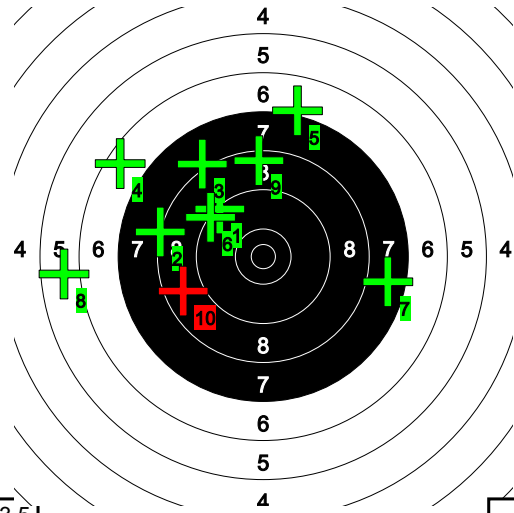

63 Adrians Zadunenko

Kauhajoki

Total: 238-2* / 238-2*

11

89-2*

11

75-0*

79.3