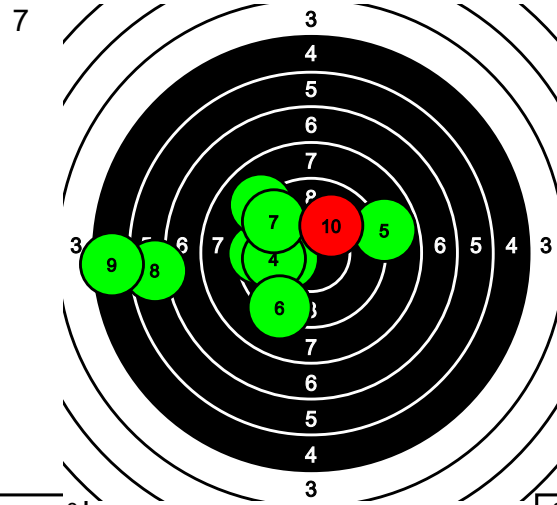

88.1-1*

9.3 10.2* 10.0 10.5* 9.4 8.7 10.4* 9.2 7.1 9.4

9.5 10.2* 9.0 9.9 8.8 9.2 9.6 6.5 5.4 10.0