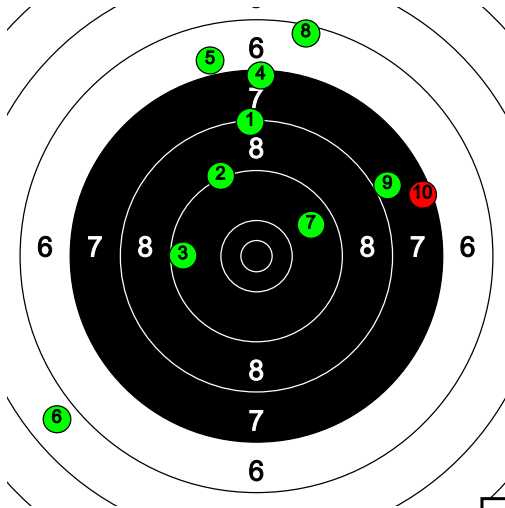

75-0*

79.3

9 10 9 8 10* 5 10 10* 8 10

9 8 8 6 7 9 7 5 8 8

11