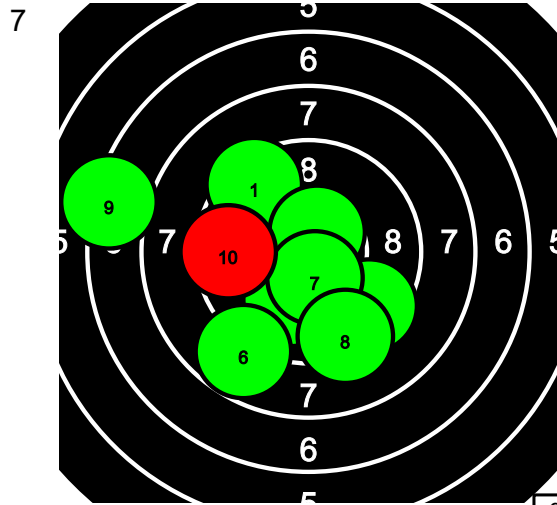

7.0 10.5* 9.7 7.4 9.6 9.3 9.5 9.1 8.3 10.1 9.6 8.1 10.5* 9.2 6.7 8.4 10.7* 10.0 8.5 9.8

8

90.6-2* 0

8.4 10.3* 8.8 9.6 9.5 10.4* 8.2 8.2 8.4 8.8

XIII Akin Ammunnat

6 Tuuli Riihimäki

Kauhajoki

Total: 182.3-4* / 182.3-4*