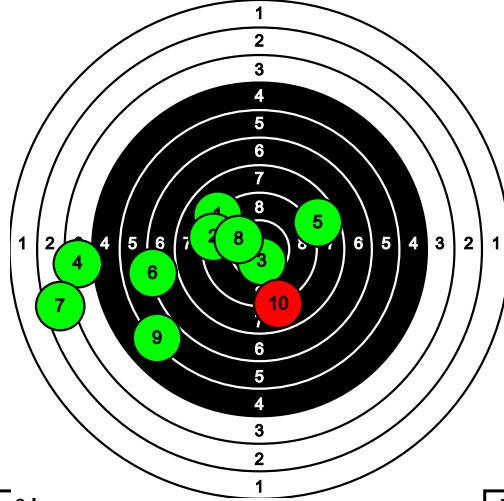

XIII Akin Ammunnat

34 Eetu Mäkelä

Kauhajoki

Total: 132.1-2* / 132.1-2*

8

8

55.3-1* 0

76.8-1* 0

5.0 4.0 4.9 8.4 3.2 0.0 6.8 8.1 10.3* 4.6 9.0 9.2 10.5* 4.3 8.6 6.9 3.4 10.1 6.0 8.8