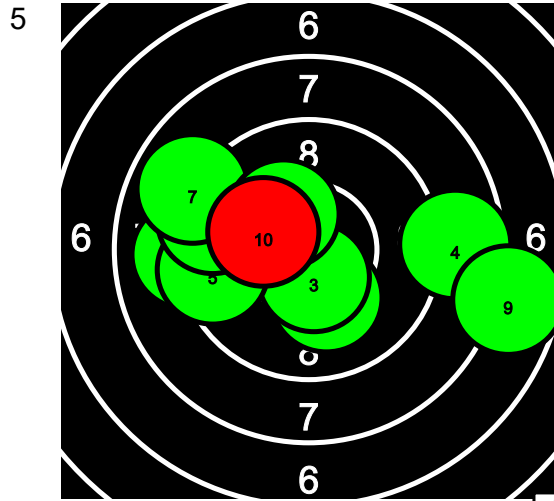

Pohjanmaan KH-AM 2024

176 Pyry Tuisku

Kauhajoki

Total: 283.8-9* / 283.8-9*

93.8-3*