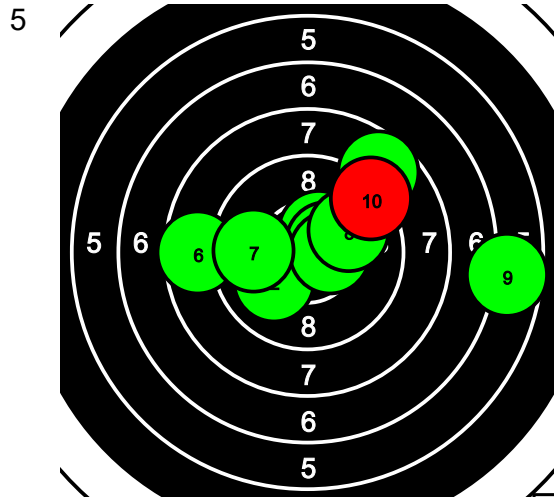

93.9-3*

0

10.4* 10.0 10.5* 10.4* 8.6 8.6 9.8 9.9 6.6 9.1