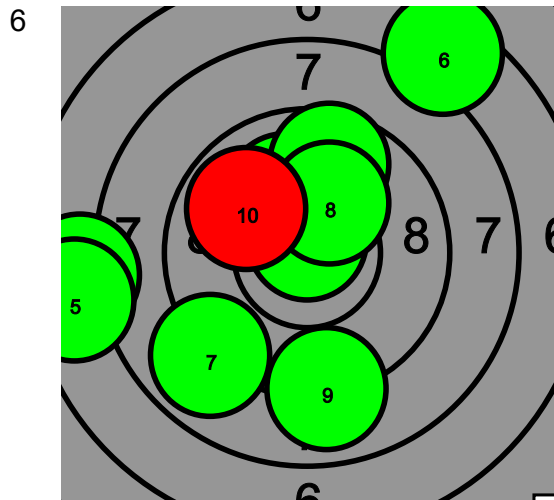

Pohjanmaan kultahippujen alueen Kauhajoki-ilpailu

225 Arttu Mantere

Total: 174.2-1* / 174.2-1*

90.5-1* 0