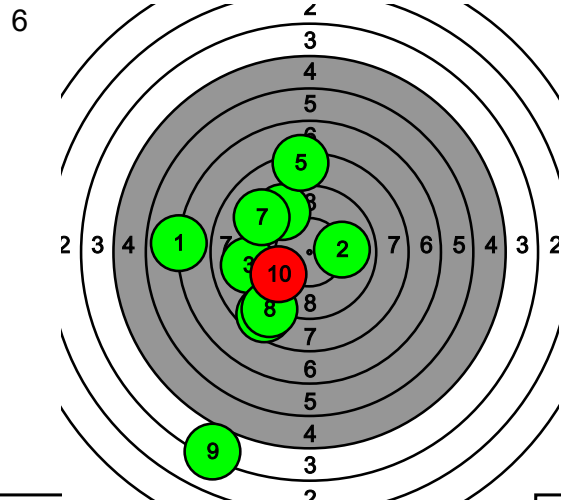

83.7-0* 0

7.6	10.0	9.6	10.7*	7.5	7.4	8.9	10.1	8.9	9.8	6.9	9.9	9.0	9.4	8.2	8.6	9.1	8.8	4.1	9.7