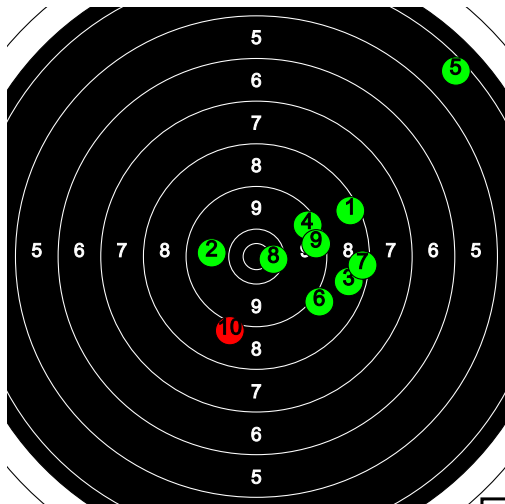

89-2*

93.4

8	8	9	10	9	10*	7	9	9	10	10	10	7	10*	10*	8	9	6	10	9
---	---	---	----	---	-----	---	---	---	----	----	----	---	-----	-----	---	---	---	----	---

Kesämakuu 2024

202 LYLANDER Sara

Kauhajoki

Total: 171-2* / 171-2*

11

83-1*

11

87.8

88-1*

92.0

8 9 8 9 4 9 8 10* 9 9

8 10 9 9 9 10* 9 6 8 10