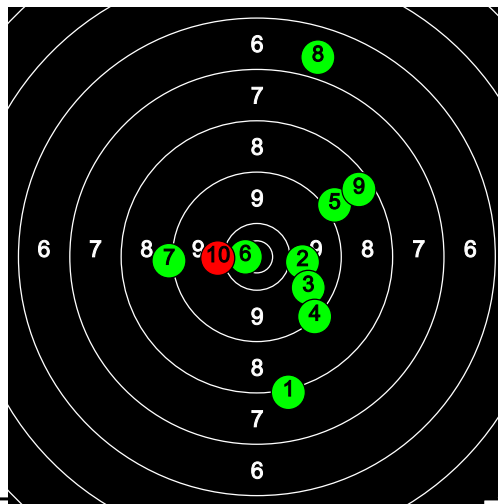

89-2*

93.4

8	8	9	10	9	10*	7	9	9	10	10	10	7	10*	10*	8	9	6	10	9
---	---	---	----	---	-----	---	---	---	----	----	----	---	-----	-----	---	---	---	----	---

Kesämakuu 2024

202 LYLANDER Sara

Kauhajoki

Total: 171-2* / 171-2*

11

83-1*

11

87.8

88-1*

92.0

8 9 8 9 4 9 8 10* 9 9

8 10 9 9 9 10* 9 6 8 10