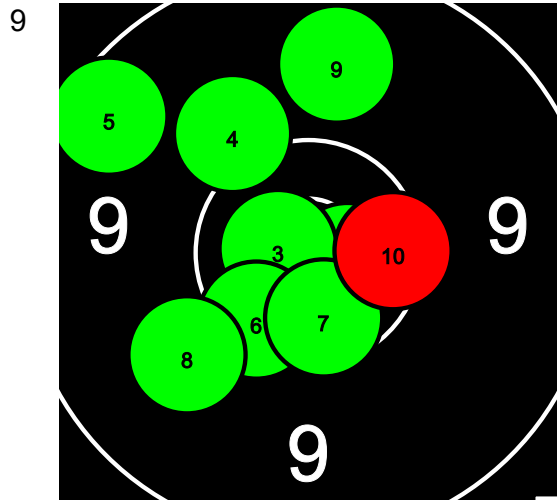

8

100.6-3*

0

10.7* 10.5* 10.0 9.8 10.8* 10.5* 10.5* 10.6* 10.4* 10.8* 10.2 9.4 9.8 10.0 9.9 10.5* 10.2 10.4* 9.9 10.3*

8

101.6-4*

8

101.0-3*

0

10.3* 10.1 10.9* 10.2 9.3 9.9 10.1 10.8* 10.6* 9.4 10.5* 10.2 10.2 9.5 10.3 9.3 10.0 9.9 10.4* 10.7*

Kesämakuu 2024

401 VIRTANEN Juha

Kauhajoki

Total: 609.0-22* / 609.0-22*

103.1-6*

0

100.6-2*

10.7* 10.6* 10.8* 10.1 9.6 10.4* 10.6* 10.0 9.8 10.5* 10.1 9.8 10.1 10.3* 10.1 10.4* 10.0 10.0 9.9 9.9

102.6-4*

0

101.8-3*

10.3* 10.2 10.0 10.3 10.0 9.7 10.4* 10.8* 10.3 10.6* 10.4* 10.0 10.6* 9.9 10.8* 10.2 10.0 9.8 10.0 10.1