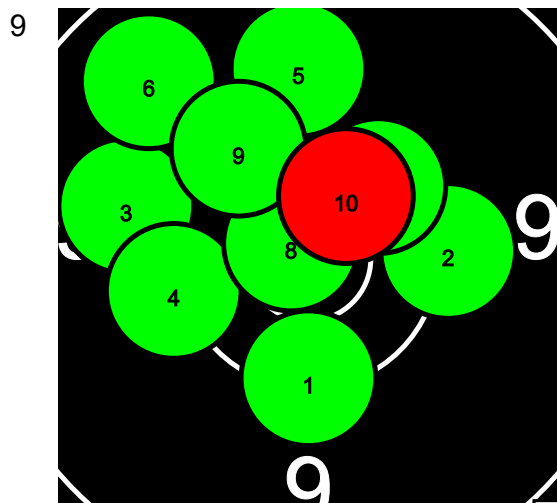

8

100.6-3*

0

10.7* 10.5* 10.0 9.8 10.8* 10.5* 10.5* 10.6* 10.4* 10.8* 10.2 9.4 9.8 10.0 9.9 10.5* 10.2 10.4* 9.9 10.3*

8

101.6-4*

8

101.0-3*

0

10.3* 10.1 10.9* 10.2 9.3 9.9 10.1 10.8* 10.6* 9.4 10.5* 10.2 10.2 9.5 10.3 9.3 10.0 9.9 10.4* 10.7*

Kesämakuu 2024

401 VIRTANEN Juha

Kauhajoki

Total: 609.0-22* / 609.0-22*

103.1-6*

0

100.6-2*

10.7* 10.6* 10.8* 10.1 9.6 10.4* 10.6* 10.0 9.8 10.5* 10.1 9.8 10.1 10.3* 10.1 10.4* 10.0 10.0 9.9 9.9

102.6-4*

0

101.8-3*

10.3* 10.2 10.0 10.3 10.0 9.7 10.4* 10.8* 10.3 10.6* 10.4* 10.0 10.6* 9.9 10.8* 10.2 10.0 9.8 10.0 10.1