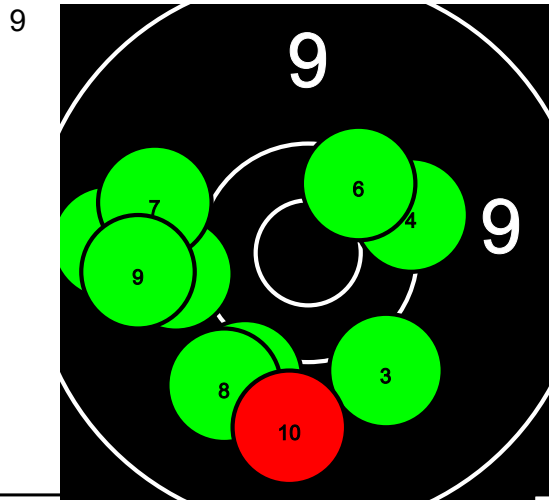

0

10.3* 10.1 10.9* 10.2 9.3 9.9 10.1 10.8* 10.6* 9.4 10.5* 10.2 10.2 9.5 10.3 9.3 10.0 9.9 10.4* 10.7*

Kesämakuu 2024

401 VIRTANEN Juha

Kauhajoki

Total: 609.0-22* / 609.0-22*

103.1-6*

0

100.6-2*

10.7* 10.6* 10.8* 10.1 9.6 10.4* 10.6* 10.0 9.8 10.5* 10.1 9.8 10.1 10.3* 10.1 10.4* 10.0 10.0 9.9 9.9

102.6-4*

0

101.8-3*

10.3* 10.2 10.0 10.3 10.0 9.7 10.4* 10.8* 10.3 10.6* 10.4* 10.0 10.6* 9.9 10.8* 10.2 10.0 9.8 10.0 10.1