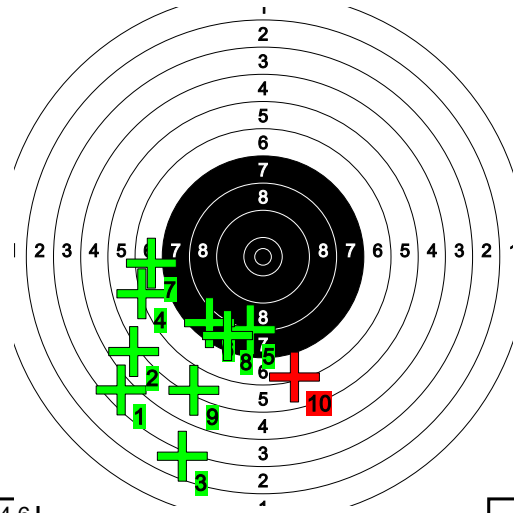

Pyhäinpäiväkisa

136 Seera Kortessalo

Kauhajoki

Total: 116-0* / 116-0*

10

10

7 9 7 6 5 7 6 5 3 5

3 5 3 6 8 7 6 7 5 6