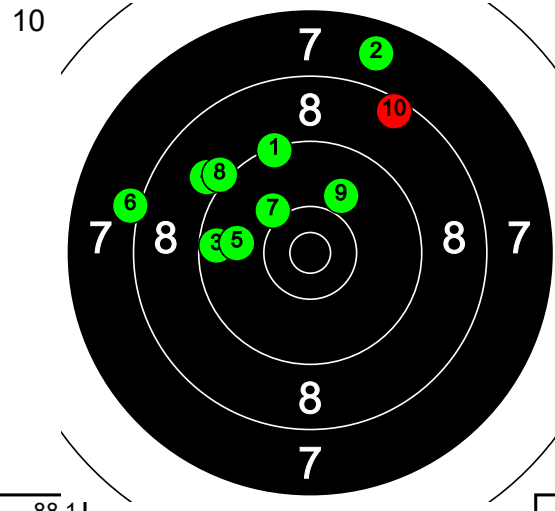

87-0* 90.9

9 6 8 9 8 10* 7 8 10 8

9 7 9 9 9 8 10 9 9 8