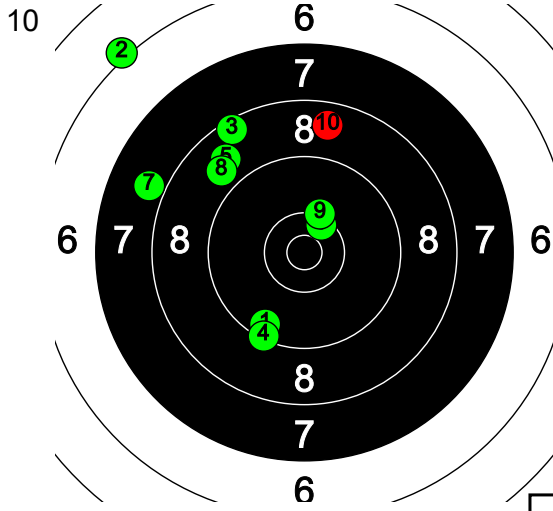

Pyhäinpäiväkisa

137 Maija Mäki

Kauhajoki

Total: 170-1* / 170-1*

83-1* 88.1