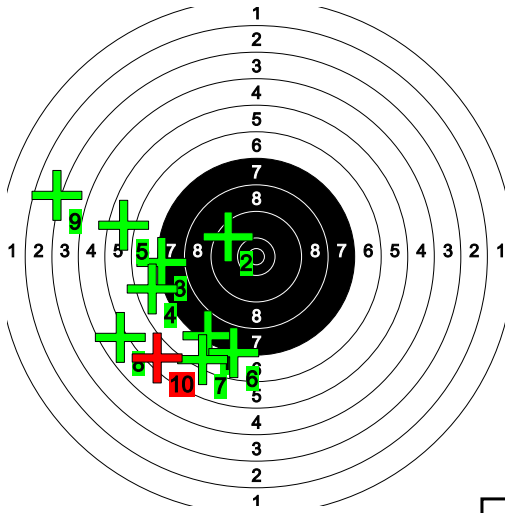

71-0*

73.6

6	9	7	5	8	6	6	6	6	8	9	7	7	6	8	9	7	6	5	7
---	---	---	---	---	---	---	---	---	---	---	---	---	---	---	---	---	---	---	---

Pyhäinpäiväkisa

136 Seera Kortessalo

Kauhajoki

Total: 116-0* / 116-0*

10