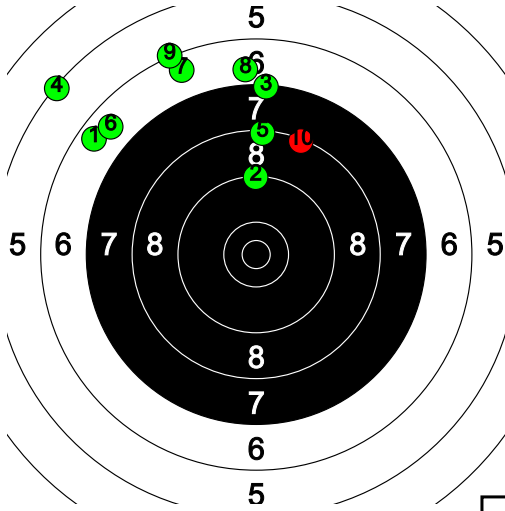

Pyhäinpäiväkisa

135 Matias Saarinen

Kauhajoki

Total: 138-0* / 138-0*

13

67-0*

13