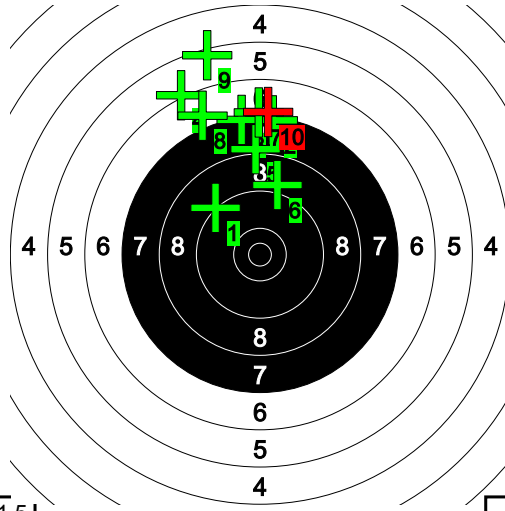

71-0*

73.6

6	9	7	5	8	6	6	6	6	8	9	7	7	6	8	9	7	6	5	7
---	---	---	---	---	---	---	---	---	---	---	---	---	---	---	---	---	---	---	---

Pyhäinpäiväkisa

136 Seera Kortessalo

Kauhajoki

Total: 116-0* / 116-0*

10