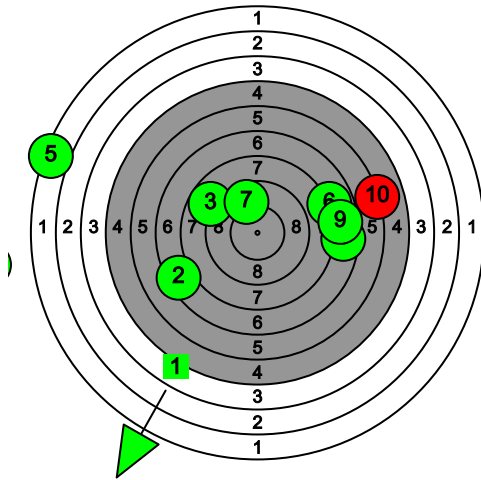

9.6 | 10.2* | 9.3 | 9.5 | 9.0 | 10.1 | 5.9 | 10.5* | 9.6 | 8.5

9.7 | 8.9 | 7.9 | 9.3 | 9.8 | 10.3* | 9.6 | 10.0 | 8.8 | 8.7

87.5-1*

8.4 | 8.4 | 7.6 | 8.4 | 8.9 | 7.7 | 9.5 | 10.6* | 8.3 | 9.7

Pohjanmaan kultahippujen alueen Kauhajoki-ilpailu

105 Jeremias Knuuti

Total: 297.9-12* / 297.9-12*

97.2-3*

98.1-2*

9.8 | 10.1 | 10.4* | 7.9 | 9.4 | 10.5* | 9.4 | 9.5 | 10.2* | 10.0

9.9 | 9.7 | 9.0 | 9.7 | 9.0 | 10.1 | 9.9 | 9.9 | 10.5* | 10.4*

102.6-7*

10.1 | 10.5* | 10.6* | 10.2* | 10.4* | 10.4* | 10.2* | 9.7 | 9.8 | 10.7*

Pohjanmaan kultahippujen aluekilpailu

110 Aaron Latvala

Total: 67.5-0* / 67.5-0*

4

25.3-0* 0

4

42.2-0* 0

9.7 8.6 0.0 0.0 7.0 0.0 0.0 0.0 0.0 0.0 0.0 8.5 2.0 5.1 2.9 0.0 7.3 6.8 1.7 7.9

Pohjanmaan kultahippujen alueen Kauhajoki-ilpailu

111 Lassi Latvala

Total: 110.9-0* / 110.9-0*

4

56.5-0* 0

4

54.4-0* 0

0.0 7.3 8.7 0.0 2.1 7.8 9.6 7.5 7.6 5.9 7.3 5.7 5.7 0.0 7.5 6.7 10.0 5.0 0.0 6.5