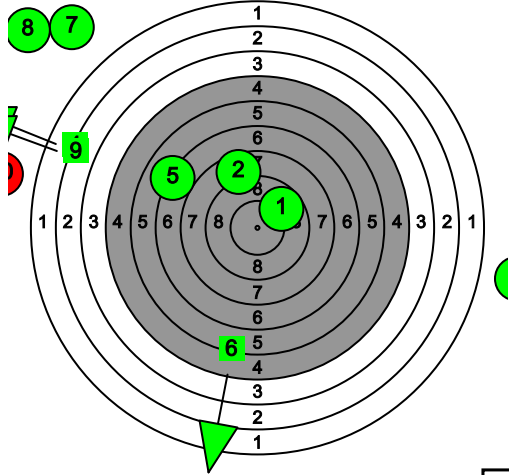

9.6 | 10.2* | 9.3 | 9.5 | 9.0 | 10.1 | 5.9 | 10.5* | 9.6 | 8.5

9.7 | 8.9 | 7.9 | 9.3 | 9.8 | 10.3* | 9.6 | 10.0 | 8.8 | 8.7

87.5-1*

8.4 | 8.4 | 7.6 | 8.4 | 8.9 | 7.7 | 9.5 | 10.6* | 8.3 | 9.7

Pohjanmaan kultahippujen alueen Kauhajoki-ilpailu

105 Jeremias Knuuti

Total: 297.9-12* / 297.9-12*

97.2-3*

98.1-2*

9.8 | 10.1 | 10.4* | 7.9 | 9.4 | 10.5* | 9.4 | 9.5 | 10.2* | 10.0

9.9 | 9.7 | 9.0 | 9.7 | 9.0 | 10.1 | 9.9 | 9.9 | 10.5* | 10.4*

102.6-7*

10.1 | 10.5* | 10.6* | 10.2* | 10.4* | 10.4* | 10.2* | 9.7 | 9.8 | 10.7*

Pohjanmaan kultahippujen aluekilpailu

110 Aaron Latvala

Total: 67.5-0* / 67.5-0*

4

25.3-0* 0

4

42.2-0* 0

9.7 8.6 0.0 0.0 7.0 0.0 0.0 0.0 0.0 0.0 0.0 8.5 2.0 5.1 2.9 0.0 7.3 6.8 1.7 7.9