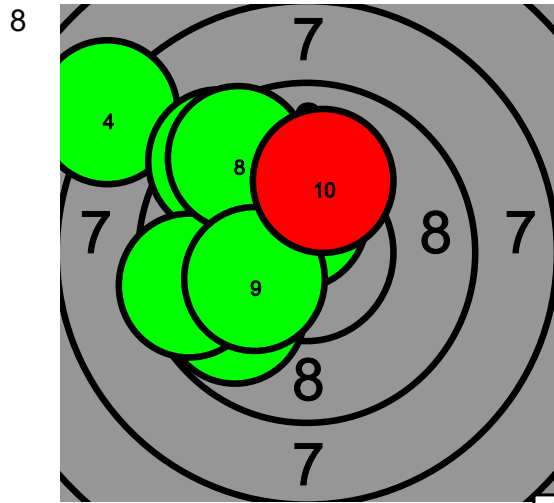

9.6 | 10.2* | 9.3 | 9.5 | 9.0 | 10.1 | 5.9 | 10.5* | 9.6 | 8.5

9.7 | 8.9 | 7.9 | 9.3 | 9.8 | 10.3* | 9.6 | 10.0 | 8.8 | 8.7

87.5-1*

8.4 | 8.4 | 7.6 | 8.4 | 8.9 | 7.7 | 9.5 | 10.6* | 8.3 | 9.7

Pohjanmaan kultahippujen alueen Kauhajoki-ilpailu

105 Jeremias Knuuti

Total: 297.9-12* / 297.9-12*

97.2-3*

98.1-2*

9.8 | 10.1 | 10.4* | 7.9 | 9.4 | 10.5* | 9.4 | 9.5 | 10.2* | 10.0

9.9 | 9.7 | 9.0 | 9.7 | 9.0 | 10.1 | 9.9 | 9.9 | 10.5* | 10.4*

102.6-7*

10.1 | 10.5* | 10.6* | 10.2* | 10.4* | 10.4* | 10.2* | 9.7 | 9.8 | 10.7*