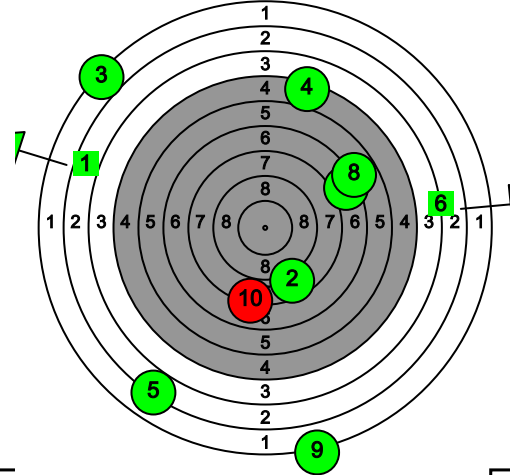

9.6 | 10.2* | 9.3 | 9.5 | 9.0 | 10.1 | 5.9 | 10.5* | 9.6 | 8.5

9.7 | 8.9 | 7.9 | 9.3 | 9.8 | 10.3* | 9.6 | 10.0 | 8.8 | 8.7

87.5-1*

8.4 | 8.4 | 7.6 | 8.4 | 8.9 | 7.7 | 9.5 | 10.6* | 8.3 | 9.7

Pohjanmaan kultahippujen alueen Kauhajoki-ilpailu

105 Jeremias Knuuti

Total: 297.9-12* / 297.9-12*

97.2-3*

98.1-2*

9.8 | 10.1 | 10.4* | 7.9 | 9.4 | 10.5* | 9.4 | 9.5 | 10.2* | 10.0

9.9 | 9.7 | 9.0 | 9.7 | 9.0 | 10.1 | 9.9 | 9.9 | 10.5* | 10.4*

102.6-7*

10.1 | 10.5* | 10.6* | 10.2* | 10.4* | 10.4* | 10.2* | 9.7 | 9.8 | 10.7*

Pohjanmaan kultahippujen aluekilpailu

110 Aaron Latvala

Total: 67.5-0* / 67.5-0*

4

25.3-0* 0

4

42.2-0* 0

9.7 8.6 0.0 0.0 7.0 0.0 0.0 0.0 0.0 0.0 0.0 8.5 2.0 5.1 2.9 0.0 7.3 6.8 1.7 7.9

Pohjanmaan kultahippujen alueen Kauhajoki-ilpailu

111 Lassi Latvala

Total: 110.9-0* / 110.9-0*

4

56.5-0* 0

4

54.4-0* 0

0.0 7.3 8.7 0.0 2.1 7.8 9.6 7.5 7.6 5.9 7.3 5.7 5.7 0.0 7.5 6.7 10.0 5.0 0.0 6.5