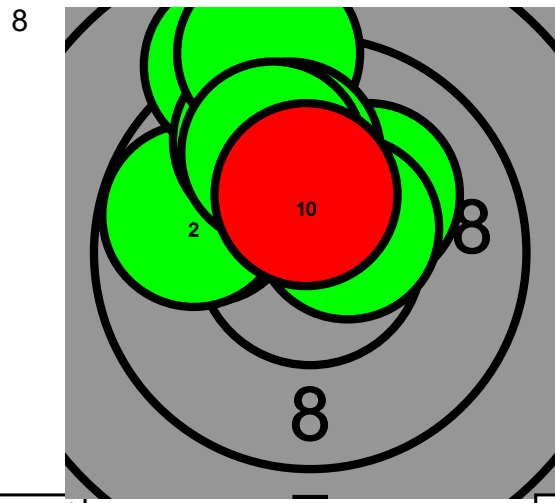

9.6 | 10.2* | 9.3 | 9.5 | 9.0 | 10.1 | 5.9 | 10.5* | 9.6 | 8.5

9.7 | 8.9 | 7.9 | 9.3 | 9.8 | 10.3* | 9.6 | 10.0 | 8.8 | 8.7

87.5-1*

8.4 | 8.4 | 7.6 | 8.4 | 8.9 | 7.7 | 9.5 | 10.6* | 8.3 | 9.7

Pohjanmaan kultahippujen alueen Kauhajoki-ilpailu

105 Jeremias Knuuti

Total: 297.9-12* / 297.9-12*

97.2-3*

98.1-2*

9.8 | 10.1 | 10.4* | 7.9 | 9.4 | 10.5* | 9.4 | 9.5 | 10.2* | 10.0

9.9 | 9.7 | 9.0 | 9.7 | 9.0 | 10.1 | 9.9 | 9.9 | 10.5* | 10.4*

102.6-7*

10.1 | 10.5* | 10.6* | 10.2* | 10.4* | 10.4* | 10.2* | 9.7 | 9.8 | 10.7*